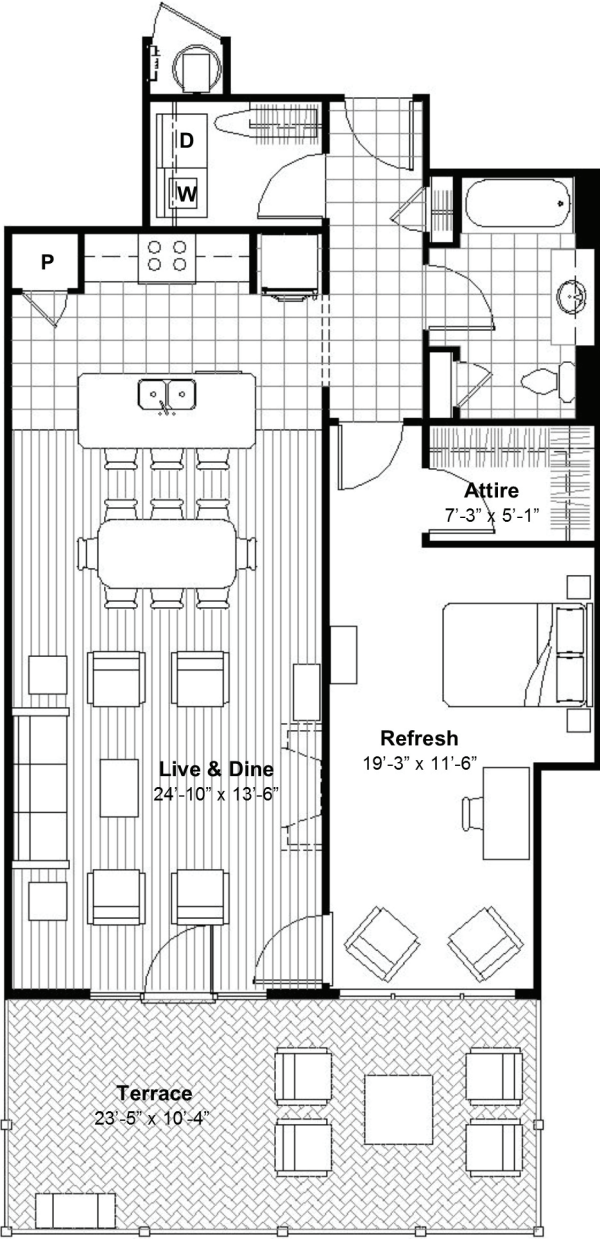

1 BEDROOM

TOTAL AREA 1772 SQ FT

LUXE

APARTMENTS

AT UNION HILL

1 BEDROOM WITH TERRACE

TOTAL AREA 938 SQ FT

LUXE
APARTMENTS
AT UNION HILL