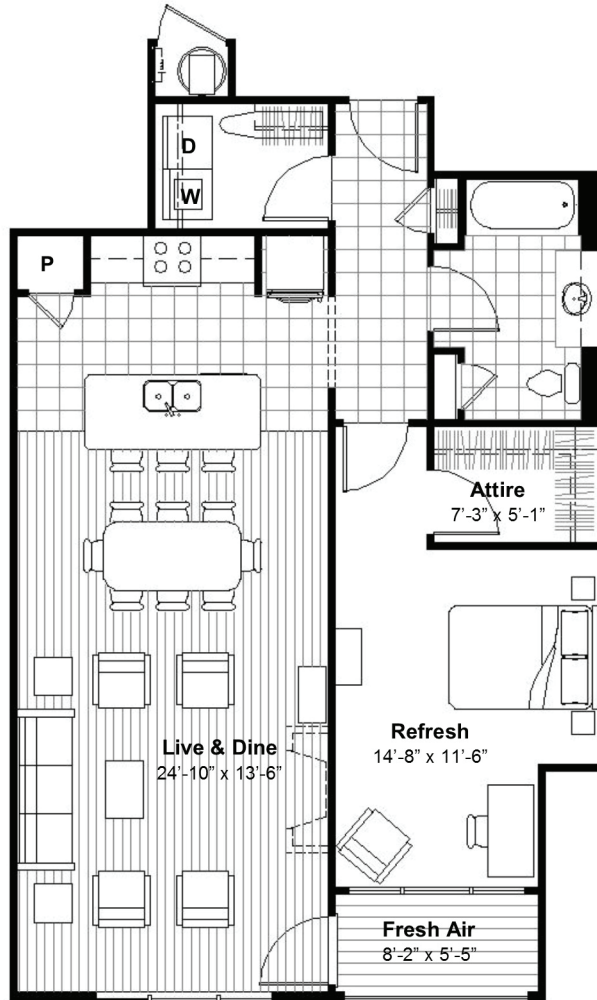

1 BEDROOM

TOTAL AREA 1772 SQ FT

LUXE

APARTMENTS

AT UNION HILL

1 BEDROOM WITH TERRACE

TOTAL AREA 938 SQ FT

LUXE
APARTMENTS
AT UNION HILL