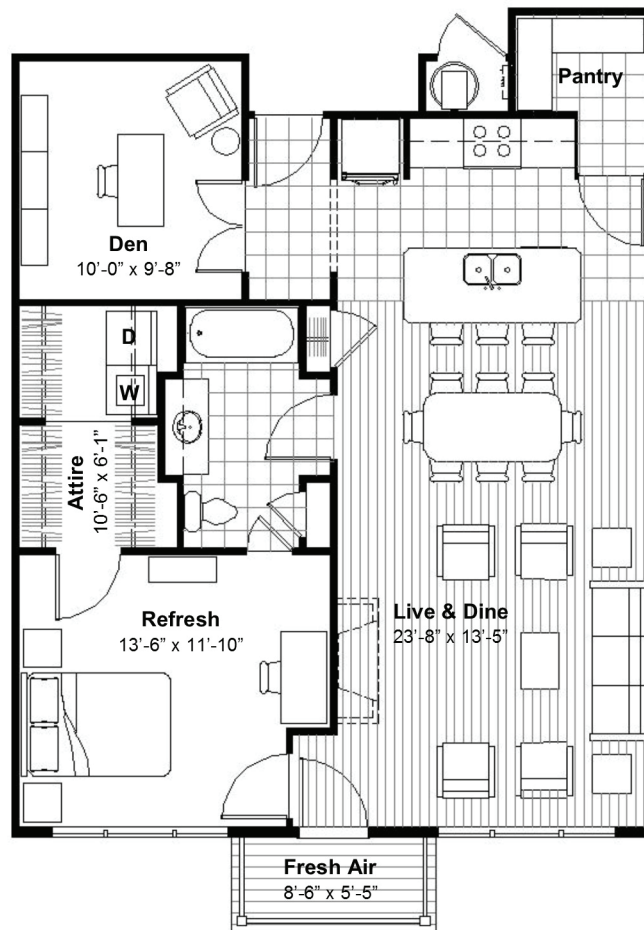

# 1 BEDROOM+DEN WITH BALCONY

TOTAL AREA 995 SQ FT

**LUXE**  
APARTMENTS  
AT UNION HILL

# 1 BEDROOM+DEN WITH TERRACE

TOTAL AREA 995 SQ FT

**LUXE**  
APARTMENTS  
AT UNION HILL