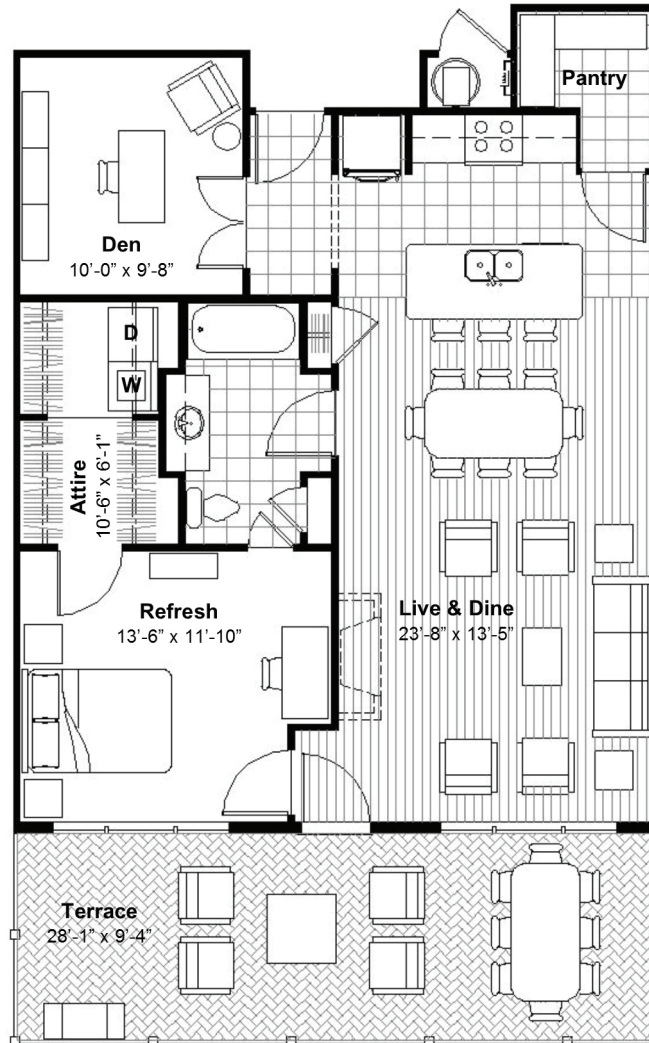

# 1 BEDROOM+DEN WITH BALCONY

TOTAL AREA 995 SQ FT

**LUXE**  
APARTMENTS  
AT UNION HILL

# 1 BEDROOM+DEN WITH TERRACE

TOTAL AREA 995 SQ FT

**LUXE**  
APARTMENTS  
AT UNION HILL