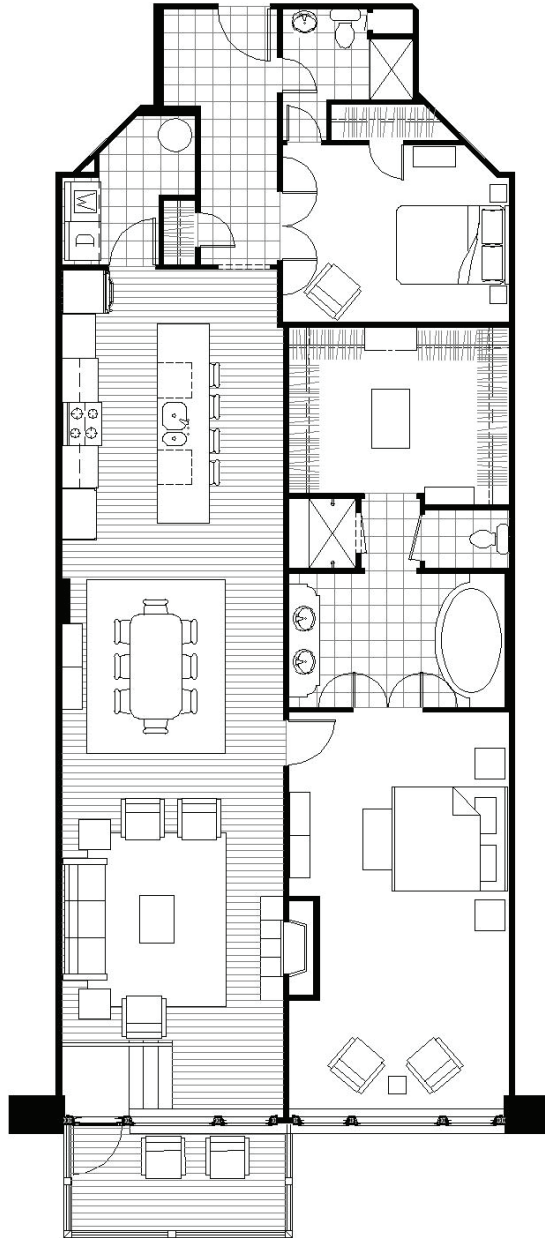

2 BEDROOM CONDO

TOTAL AREA 1547 SQ FT

LUXE
APARTMENTS
AT UNION HILL